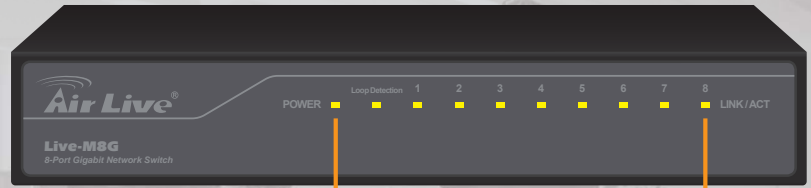

## 8-Port Gigabit Ethernet Switch Live-M8G

Pure Gigabit

Full Duplex

Plug & Play

Green Power

- 8 x 10/100/1000Mbps ports
- Support back-pressure (half duplex) and flow control (IEEE 802.3x)

- 4K MAC address 9K Byte Jumbo frame
- Auto MDI/MDI-X for Plug and Play
- Support Loop detection, Flow Control and QoS

### Plug&Play All Gigabit Lan switch

The Live-M8G is an 8-Port Gigabit Switch. Each port is equipped with auto-MDI/MDIX to eliminate the need for cross-over cable. In addition, N-way auto-negotiation function ensures plug&play simplicity. Moreover, the rich diagnostic LEDs on the front panel provide the status of individual port and system.

### Support Ethernet Loop Detection

Live-M8G also supports Ethernet Loop detection. This function can prevent the whole system crash when lookback issues happen.

AirLive's Live series is the master piece of performance, reliability, and simplicity.