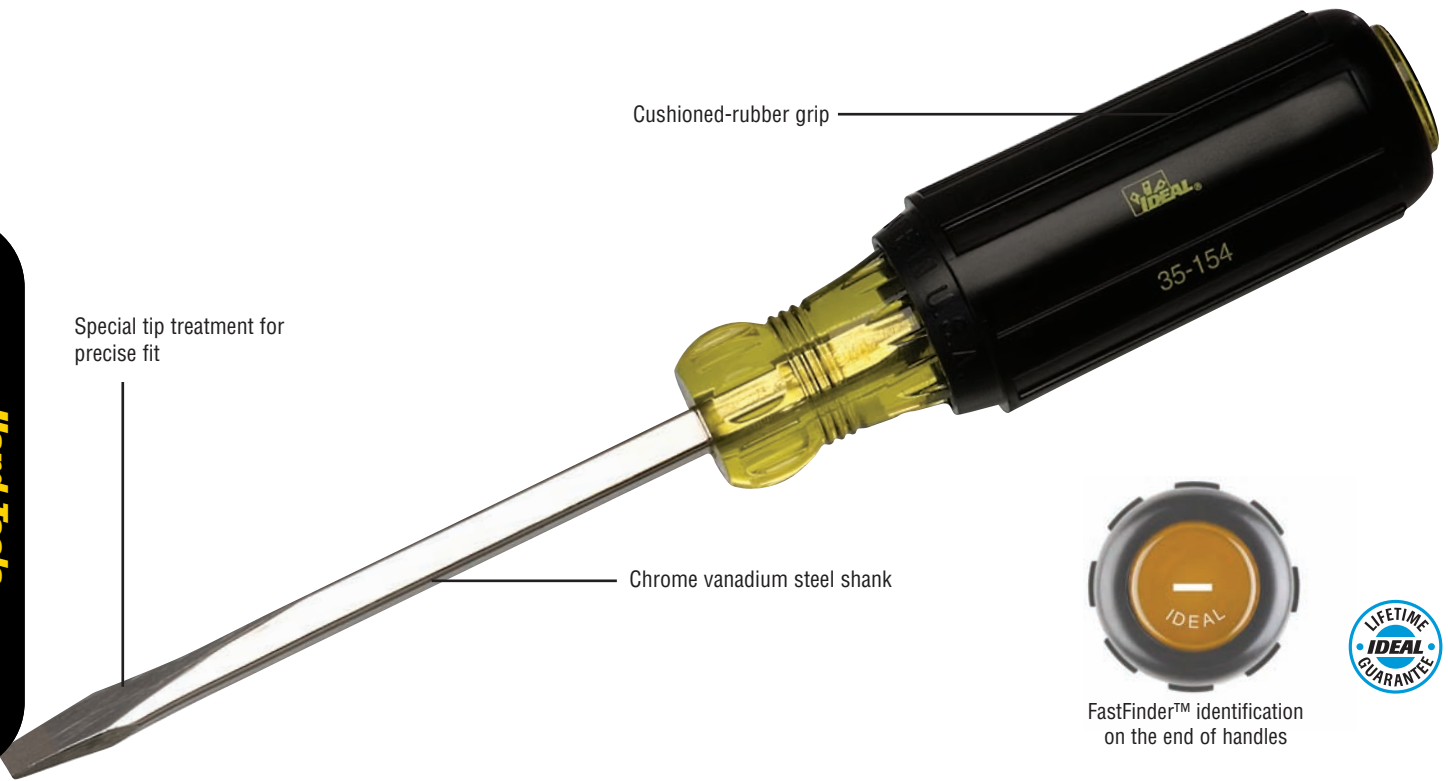

Cushioned-Grip Screwdrivers

Hand Tools

FastFinder™ identification on the end of handles

8-Piece Screwdriver Set

Includes:

- 1/4 in. x 6 in. HD Cabinet
- 1/4 in. x 4 in. Square Shank HD Keystone
- 1/4 in. x 4 in. HD Keystone
- 5/16 in. x 6 in. Keystone
- 3/16 in. x 3 in. Cabinet
- 3/16 in. x 6 in. Cabinet
- Phillips #1 x 3 in.
- Phillips #2 x 4 in.

5-Piece Screwdriver Set

Includes:

- 1/4 in. x 6 in. HD Cabinet
- 1/4 in. x 4 in. Square Shank HD Keystone
- 5/16 in. x 6 in. Keystone
- 3/16 in. x 6 in. Cabinet
- Phillips #2 x 4 in.

Description	Cat. No.
8-Piece Screwdriver Set	35-298

Description	Cat. No.
5-Piece Screwdriver Set	35-297