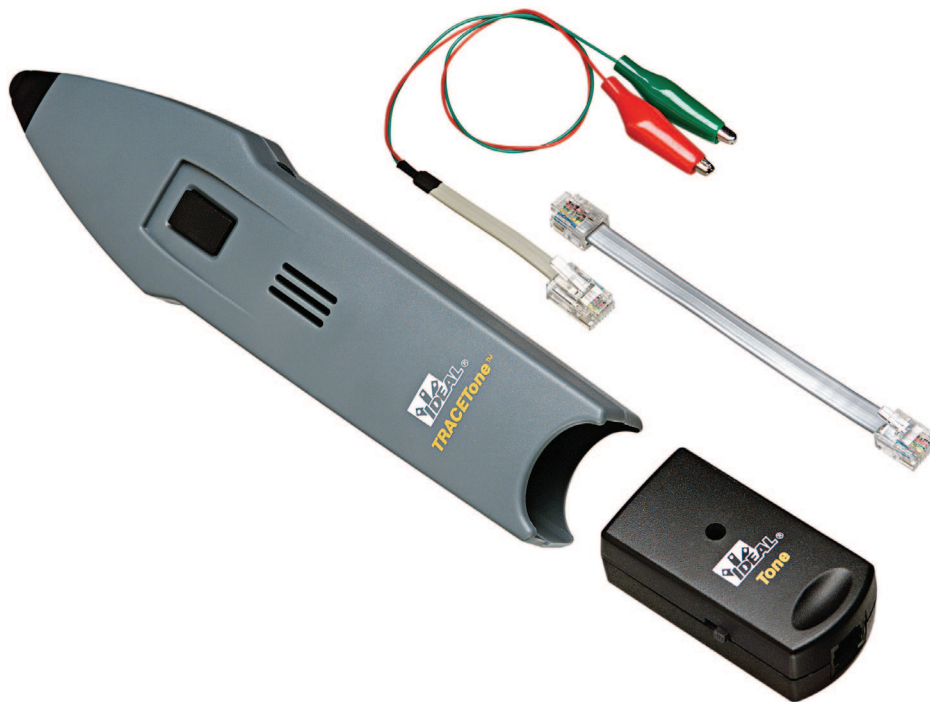

## TRACETone™ Tone Generator & Amplifier Probe

### Models

Description	Catalog #
TRACETone™ Tone Generator & Amplifier Probe	62-140

### Features

- . Most cost effective cable tracing tool from IDEAL
- . Test continuity and located signal of installed wire and cable
- . Two selectable tone styles to meet personal preference
- . Tone Generator and Amplifier Probe fit together for easy storage
- . RJ-11 Alligator Clip and RJ-11 Cable Assembly included