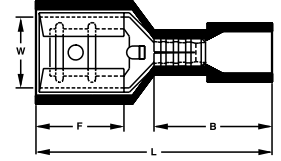

## Nylon Fully Insulated Female Disconnect Dimensions

Wire Range (AWG)	Wire Range (mm <sup>2</sup> )	Tab Size (in.)	Tab Size (mm)	Max. Wire Ins. Dia. (in.)	Max Wire Ins. Dia. (mm)	Dimensions (in.)				Dimensions (mm)				Cat. No
						L	B	W	F	L	B	W	L	
22-18	0.5 - 1.0	.250 x .032	6.35 x 0.8	.150	3.8	.866	.433	.260	.287	22.0	11.0	6.6	7.3	<b>83-9771</b>
16-14	1.5 - 2.5	.250 x .032	6.35 x 0.8	.185	4.7	.866	.433	.260	.287	22.0	11.0	6.6	7.3	<b>83-9781</b> <b>84-9781</b>
12-10	4.0 - 6.0	.250 x .032	6.35 x 0.8	.244	6.2	.945	.512	.260	.287	24.0	13.0	6.6	7.3	<b>83-9791</b> <b>84-9791</b>