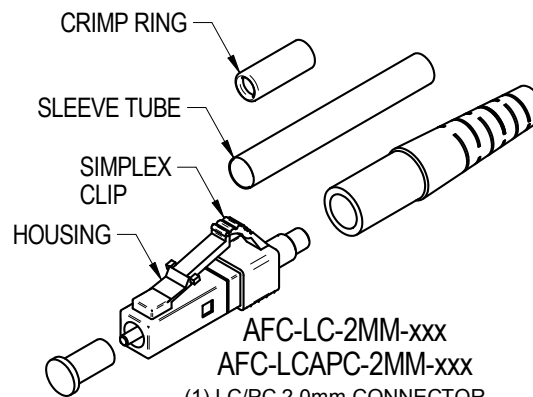

OCC PART NO.	DESCRIPTION	FIBER MODE	HOUSING	BOOT COLOR
AFC-LC6-900-BGE	FIBER CONN, LC/PC	62.5µm OM1	BEIGE	900µm BEIGE
AFC-LC6-2MM-BGE	FIBER CONN, LC/PC	62.5µm OM1	BEIGE	2.0mm BEIGE
AFC-LC6-3MM-BGE	FIBER CONN, LC/PC	62.5µm OM1	BEIGE	3.0mm BEIGE
AFC-LC5G-900-AQU	FIBER CONN, LC/PC	50µm OM3/OM4	AQUA	900µm AQUA
AFC-LC5G-2MM-AQU	FIBER CONN, LC/PC	50µm OM3/OM4	AQUA	2.0mm AQUA
AFC-LC5G-3MM-AQU	FIBER CONN, LC/PC	50µm OM3/OM4	AQUA	3.0mm AQUA
AFC-LC8-900-BLU	FIBER CONN, LC/PC	SINGLEMODE	BLUE	900µm BLUE
AFC-LC8-2MM-BLU	FIBER CONN, LC/PC	SINGLEMODE	BLUE	2.0mm BLUE
AFC-LC8-3MM-BLU	FIBER CONN, LC/PC	SINGLEMODE	BLUE	3.0mm BLUE
AFC-LCAPC-900-GRN	FIBER CONN, LC/APC	Singlemode/APC	GREEN	900µm GREEN
AFC-LCAPC-2MM-GRN	FIBER CONN, LC/APC	Singlemode/APC	GREEN	2.0mm GREEN
AFC-LCAPC-2MM-GRN	FIBER CONN, LC/APC	Singlemode/APC	GREEN	3.0mm GREEN

OCC PART NO.	DESCRIPTION	FIBER MODE	HOUSING	BOOT COLOR
AFC-LC6-900-WHT	FIBER CONN, LC/PC	62.5µm OM1	BEIGE	900µm WHITE
AFC-LC6-2MM-WHT	FIBER CONN, LC/PC	62.5µm OM1	BEIGE	2.0mm WHITE
AFC-LC6-3MM-WHT	FIBER CONN, LC/PC	62.5µm OM1	BEIGE	3.0mm WHITE
AFC-LC5G-900-WHT	FIBER CONN, LC/PC	50µm OM3/OM4	AQUA	900µm WHITE
AFC-LC5G-2MM-WHT	FIBER CONN, LC/PC	50µm OM3/OM4	AQUA	2.0mm WHITE
AFC-LC5G-3MM-WHT	FIBER CONN, LC/PC	50µm OM3/OM4	AQUA	3.0mm WHITE
AFC-LC8-900-WHT	FIBER CONN, LC/PC	SINGLEMODE	BLUE	900µm WHITE
AFC-LC8-2MM-WHT	FIBER CONN, LC/PC	SINGLEMODE	BLUE	2.0mm WHITE
AFC-LC8-3MM-WHT	FIBER CONN, LC/PC	SINGLEMODE	BLUE	3.0mm WHITE
AFC-LCAPC-900-WHT	FIBER CONN, LC/APC	Singlemode/APC	GREEN	900µm WHITE
AFC-LCAPC-2MM-WHT	FIBER CONN, LC/APC	Singlemode/APC	GREEN	2.0mm WHITE
AFC-LCAPC-2MM-WHT	FIBER CONN, LC/APC	Singlemode/APC	GREEN	3.0mm WHITE

NOTES: UNLESS OTHERWISE SPECIFIED.

1. MEETS UL94V-0 CERTIFIED COMPLIANCE

2. MEETS E.U. DIRECTIVE RoHS 2002/95/EC CERTIFIED COMPLIANCE

AFC-LC-2MM-xxx
AFC-LCAPC-2MM-xxx
 (1) LC/PC 2.0mm CONNECTOR with SIMPLEX COLLAR/CLIP
 (1) DUST CAP
 (1) 2.0mm CRIMP RING with SHRINK SLEEVE
 (1) 2.0mm MINI BOOT