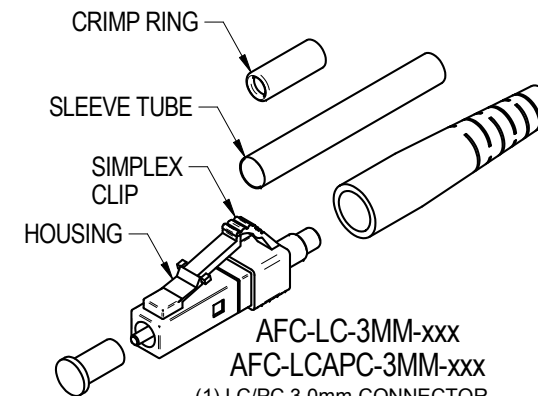

NOTES: UNLESS OTHERWISE SPECIFIED.

1. MEETS UL94V-0 CERTIFIED COMPLIANCE

2. MEETS E.U. DIRECTIVE RoHS 2002/95/EC CERTIFIED COMPLIANCE

AFC-LC-2MM-xxx
AFC-LCAPC-2MM-xxx
 (1) LC/PC 2.0mm CONNECTOR with SIMPLEX COLLAR/CLIP
 (1) DUST CAP
 (1) 2.0mm CRIMP RING with SHRINK SLEEVE
 (1) 2.0mm MINI BOOT

AFC-LC-900-xxx
AFC-LCAPC-900-xxx
 (1) LC/PC 900µm CONNECTOR with SIMPLEX COLLAR/CLIP
 (1) DUST CAP
 (1) with SHRINK SLEEVE
 (1) 900µm MINI BOOT

AFC-LC-3MM-xxx
AFC-LCAPC-3MM-xxx
 (1) LC/PC 3.0mm CONNECTOR with SIMPLEX COLLAR/CLIP
 (1) DUST CAP
 (1) 3.0mm CRIMP RING with SHRINK SLEEVE
 (1) 3.0mm MINI BOOT