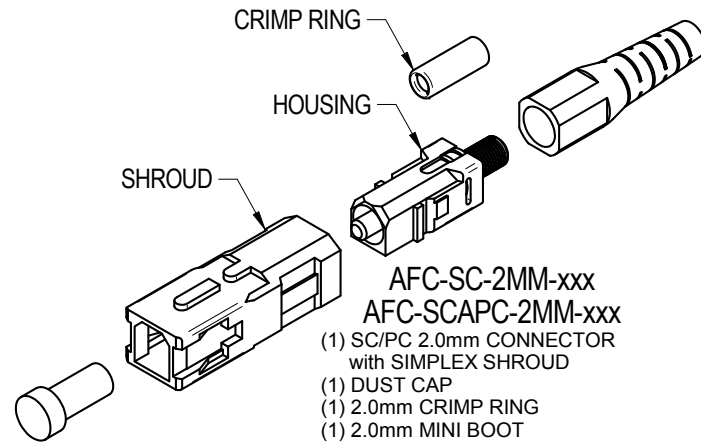

OCC PART NO.	DESCRIPTION	FIBER MODE	HOUSING	BOOT COLOR
AFC-SC6-900-BLK	FIBER CONN, SC/PC	62.5µm OM1	BEIGE	900µm BLACK
AFC-SC6-2MM-BLK	FIBER CONN, SC/PC	62.5µm OM1	BEIGE	2.0mm BLACK
AFC-SC6-3MM-BLK	FIBER CONN, SC/PC	62.5µm OM1	BEIGE	3.0mm BLACK
AFC-SC5G-900-BLK	FIBER CONN, SC/PC	50µm OM3/OM4	AQUA	900µm BLACK
AFC-SC5G-2MM-BLK	FIBER CONN, SC/PC	50µm OM3/OM4	AQUA	2.0mm BLACK
AFC-SC5G-3MM-BLK	FIBER CONN, SC/PC	50µm OM3/OM4	AQUA	3.0mm BLACK
AFC-SC8-900-BLK	FIBER CONN, SC/PC	SINGLEMODE	BLUE	900µm BLACK
AFC-SC8-2MM-BLK	FIBER CONN, SC/PC	SINGLEMODE	BLUE	2.0mm BLACK
AFC-SC8-3MM-BLK	FIBER CONN, SC/PC	SINGLEMODE	BLUE	3.0mm BLACK
AFC-SCAPC-900-BLK	FIBER CONN, SC/APC	Singlemode/APC	GREEN	900µm BLACK
AFC-SCAPC-2MM-BLK	FIBER CONN, SC/APC	Singlemode/APC	GREEN	2.0mm BLACK
AFC-SCAPC-2MM-BLK	FIBER CONN, SC/APC	Singlemode/APC	GREEN	3.0mm BLACK

NOTES: UNLESS OTHERWISE SPECIFIED.

1. MEETS UL94V-0 CERTIFIED COMPLIANCE

2. MEETS E.U. DIRECTIVE RoHS 2002/95/EC CERTIFIED COMPLIANCE

"OPTICAL CABLE CORPORATION (OCC) RESERVES THE RIGHT TO REVISE ANY AND ALL DESIGN SPECIFICATIONS."

UNCONTROLLED COPY

UNLESS OTHERWISE SPECIFIED DIMENSIONS ARE IN INCHES. TOLERANCES: FRACTIONS ±1/32" ANGLES ±1/2° 3 PLACE DECIMALS ±.005" 2 PLACE DECIMALS ±.01"

THIS DRAWING AND THE DESIGN SHOWN ARE THE PROPERTY OF OPTICAL CABLE CORPORATION AND MAY NOT BE USED AS THE BASIS FOR MANUFACTURE OR SALE WITHOUT SPECIFIC WRITTEN PERMISSION OF OPTICAL CABLE CORPORATION.

33 Superior Way
Swannanoa, NC 28778
Phone: 828-298-2260
Fax: 828-298-2487
www.occfiber.com

MATERIAL SEE BILL OF MATERIAL

FINISH SEE NOTES

DRAWN	D.A.HOLBERT	DATE	10/18/17
CHECKED	J.HOWE	DATE	10/26/17
ENGINEER	J.YANIK	DATE	10/18/17
APPROVED	D.INGLE	DATE	10/26/17
PREVIOUS DWG			
NEXT DWG			

DWG TITLE			FIBER CONN KIT, SM/MM, SC CONN, SINGLE PACK
SIZE	DWG NO.	REV	
B	C112950	A	
SCALE:	NONE	SHEET	1 OF 1
FILENAME	C:112950A.dft