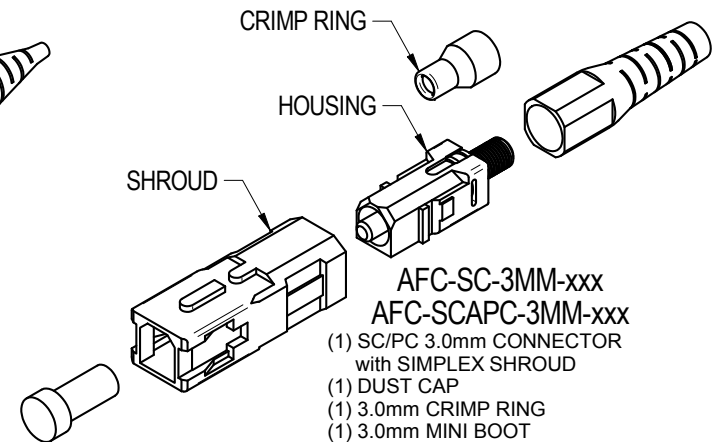

OCC PART NO.	DESCRIPTION	FIBER MODE	HOUSING	BOOT COLOR
AFC-SC6-900-BLK	FIBER CONN, SC/PC	62.5µm OM1	BEIGE	900µm BLACK
AFC-SC6-2MM-BLK	FIBER CONN, SC/PC	62.5µm OM1	BEIGE	2.0mm BLACK
AFC-SC6-3MM-BLK	FIBER CONN, SC/PC	62.5µm OM1	BEIGE	3.0mm BLACK
AFC-SC5G-900-BLK	FIBER CONN, SC/PC	50µm OM3/OM4	AQUA	900µm BLACK
AFC-SC5G-2MM-BLK	FIBER CONN, SC/PC	50µm OM3/OM4	AQUA	2.0mm BLACK
AFC-SC5G-3MM-BLK	FIBER CONN, SC/PC	50µm OM3/OM4	AQUA	3.0mm BLACK
AFC-SC8-900-BLK	FIBER CONN, SC/PC	SINGLEMODE	BLUE	900µm BLACK
AFC-SC8-2MM-BLK	FIBER CONN, SC/PC	SINGLEMODE	BLUE	2.0mm BLACK
AFC-SC8-3MM-BLK	FIBER CONN, SC/PC	SINGLEMODE	BLUE	3.0mm BLACK
AFC-SCAPC-900-BLK	FIBER CONN, SC/APC	Singlemode/APC	GREEN	900µm BLACK
AFC-SCAPC-2MM-BLK	FIBER CONN, SC/APC	Singlemode/APC	GREEN	2.0mm BLACK
AFC-SCAPC-2MM-BLK	FIBER CONN, SC/APC	Singlemode/APC	GREEN	3.0mm BLACK

NOTES: UNLESS OTHERWISE SPECIFIED.

1. MEETS UL94V-0 CERTIFIED COMPLIANCE

2. MEETS E.U. DIRECTIVE RoHS 2002/95/EC CERTIFIED COMPLIANCE

"OPTICAL CABLE CORPORATION (OCC) RESERVES THE RIGHT TO REVISE ANY AND ALL DESIGN SPECIFICATIONS."

UNCONTROLLED COPY

UNLESS OTHERWISE SPECIFIED DIMENSIONS ARE IN INCHES. TOLERANCES: FRACTIONS ±1/32" ANGLES ±1/2° 3 PLACE DECIMALS ±.005" 2 PLACE DECIMALS ±.01"

THIS DRAWING AND THE DESIGN SHOWN ARE THE PROPERTY OF OPTICAL CABLE CORPORATION AND MAY NOT BE USED AS THE BASIS FOR MANUFACTURE OR SALE WITHOUT SPECIFIC WRITTEN PERMISSION OF OPTICAL CABLE CORPORATION.

33 Superior Way
Swannanoa, NC 28778
Phone: 828-298-2260
Fax: 828-298-2487
www.occfiber.com

MATERIAL SEE BILL OF MATERIAL

FINISH SEE NOTES

DRAWN	D.A.HOLBERT	DATE	10/18/17
CHECKED	J.HOWE	DATE	10/26/17
ENGINEER	J.YANIK	DATE	10/18/17
APPROVED	D.INGLE	DATE	10/26/17
PREVIOUS DWG			
NEXT DWG			

DWG TITLE			FIBER CONN KIT, SM/MM, SC CONN, SINGLE PACK
SIZE	DWG NO.	REV	
B	C112950	A	
SCALE:	NONE	SHEET	1 OF 1
FILENAME	C:112950A.dft