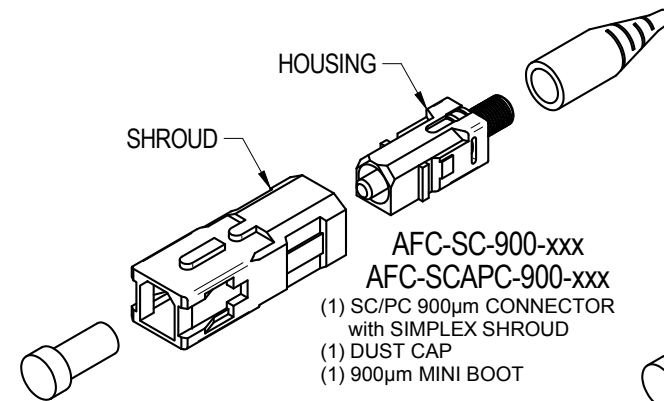

OCC PART NO.	DESCRIPTION	FIBER MODE	HOUSING	BOOT COLOR
AFC-SC6-900-BLK	FIBER CONN, SC/PC	62.5µm OM1	BEIGE	900µm BLACK
AFC-SC6-2MM-BLK	FIBER CONN, SC/PC	62.5µm OM1	BEIGE	2.0mm BLACK
AFC-SC6-3MM-BLK	FIBER CONN, SC/PC	62.5µm OM1	BEIGE	3.0mm BLACK
AFC-SC5G-900-BLK	FIBER CONN, SC/PC	50µm OM3/OM4	AQUA	900µm BLACK
AFC-SC5G-2MM-BLK	FIBER CONN, SC/PC	50µm OM3/OM4	AQUA	2.0mm BLACK
AFC-SC5G-3MM-BLK	FIBER CONN, SC/PC	50µm OM3/OM4	AQUA	3.0mm BLACK
AFC-SC8-900-BLK	FIBER CONN, SC/PC	SINGLEMODE	BLUE	900µm BLACK
AFC-SC8-2MM-BLK	FIBER CONN, SC/PC	SINGLEMODE	BLUE	2.0mm BLACK
AFC-SC8-3MM-BLK	FIBER CONN, SC/PC	SINGLEMODE	BLUE	3.0mm BLACK
AFC-SCAPC-900-BLK	FIBER CONN, SC/APC	Singlemode/APC	GREEN	900µm BLACK
AFC-SCAPC-2MM-BLK	FIBER CONN, SC/APC	Singlemode/APC	GREEN	2.0mm BLACK
AFC-SCAPC-2MM-BLK	FIBER CONN, SC/APC	Singlemode/APC	GREEN	3.0mm BLACK

NOTES: UNLESS OTHERWISE SPECIFIED.

1. MEETS UL94V-0 CERTIFIED COMPLIANCE

2. MEETS E.U. DIRECTIVE RoHS 2002/95/EC CERTIFIED COMPLIANCE

"OPTICAL CABLE CORPORATION (OCC) RESERVES THE RIGHT TO REVISE ANY AND ALL DESIGN SPECIFICATIONS."

UNCONTROLLED COPY

UNLESS OTHERWISE SPECIFIED DIMENSIONS ARE IN INCHES. TOLERANCES: FRACTIONS ±1/32" ANGLES ±1/2° 3 PLACE DECIMALS ±.005" 2 PLACE DECIMALS ±.01"

THIS DRAWING AND THE DESIGN SHOWN ARE THE PROPERTY OF OPTICAL CABLE CORPORATION AND MAY NOT BE USED AS THE BASIS FOR MANUFACTURE OR SALE WITHOUT SPECIFIC WRITTEN PERMISSION OF OPTICAL CABLE CORPORATION.

33 Superior Way
Swannanoa, NC 28778
Phone: 828-298-2260
Fax: 828-298-2487
www.occfiber.com

MATERIAL SEE BILL OF MATERIAL

FINISH SEE NOTES

DRAWN	D.A.HOLBERT	DATE	10/18/17
CHECKED	J.HOWE	DATE	10/26/17
ENGINEER	J.YANIK	DATE	10/18/17
APPROVED	D.INGLE	DATE	10/26/17
PREVIOUS DWG			
NEXT DWG			

DWG TITLE			FIBER CONN KIT, SM/MM, SC CONN, SINGLE PACK
SIZE	DWG NO.	REV	
B	C112950	A	
SCALE:	NONE	SHEET	1 OF 1
FILENAME	C:112950A.dft