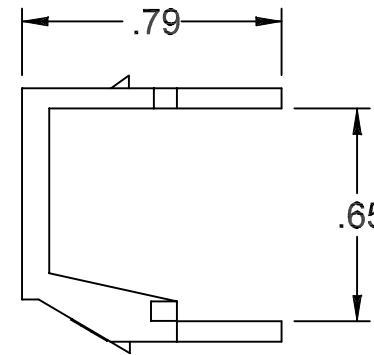

SUBJECT TO AVAILABILITY, LEAD-TIMES AND MINIMUMS MAY APPLY.

KEYSTONE ADAPTER COLOR CHART

00 ELECTRICAL IVORY	07 WHITE
01 OFFICE WHITE	08 ORANGE
02 BLACK	09 YELLOW
03 RED	10 PURPLE
04 GREEN	11 BROWN
05 BLUE	12 BRIGHT WHITE
06 DATA GRAY	

REVISION HISTORY					
REV	SHT	DESCRIPTION	DATE	ECN	CHECKED
A	ALL	RELEASE NEW	1/25/05	NEW	JS
B	-	ADDED: SPECIFICATION NOTES	4/30/07	-	DAH

FRONT VIEW

RIGHT SIDE

TOP VIEW

ISOMETRIC VIEW

AKBLK"XX"	AXCESS ADAPTER, KMJ, BLANK, "COLOR", COMMERCIAL				
OCC PART NO.	DESCRIPTION				
UNCONTROLLED COPY					
UNLESS OTHERWISE SPECIFIED DIMENSIONS ARE IN INCHES. TOLERANCES: FRACTIONS ±1/32" ANGLES ±1/2° 3 PLACE DECIMALS ±.005" 2 PLACE DECIMALS ±.01"	THIS DRAWING AND THE DESIGN SHOWN ARE THE PROPERTY OF OPTICAL CABLE CORPORATION AND MAY NOT BE USED AS THE BASIS FOR MANUFACTURE OR SALE WITHOUT SPECIFIC WRITTEN PERMISSION OF OPTICAL CABLE CORPORATION.				 5290 Concourse Drive Roanoke, VA 24019 Phone: 800-622-7711 Fax: 540-265-0724 www.occfiber.com
DRAWN E.WETLI	DATE 1/25/05	DWG TITLE		CUSTOMER DRAWING, ASSY, ADAPTER, BLANK, FM, COMMERCIAL	
CHECKED J.SHERRILL	DATE 1/31/05	ENGINEER J.YANIK	DATE 1/25/05		SIZE B DWG NO. C107113 REV B
APPROVED J.HOWE	DATE 4/30/07	PREVIOUS DWG		FILENAME C107113B.DFT SCALE: NONE SHEET 1 OF 1	
MATERIAL SEE BILL OF MATERIAL	FINISH SEE NOTES				