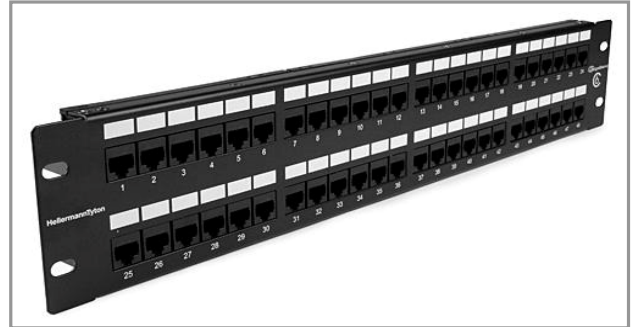

## PP110C648

CAT 6 universal 48 port patch panel

Article Number: 853-50003  
Part Number: PP110C648  
Type: PP110C648

**Part No.** PP110C648  
**Type** PP110C648  
**Color** Black  
**Features** Category 6 Universal Patch Panel

- 6 port modules can be replaced easily if damaged during installation
  - Front face provides an attractive, flush appearance
  - Write-on labels provided for easy identification
  - Self-adhesive labels available for use with HellermannTyton TagPrint Pro software\*
  - Configured for 568A or 568B wiring on same panel, thus eliminating the need for extra inventory
  - Lightweight aluminum rear cable manager can be ordered separately to provide a neat and organized
  - Sturdy and smooth rolled edges
  - Clear plastic channel protects PCB and allows easy viewing of wiring label
  - Utilizes same innovative crosstalk technology used in HellermannTyton modular jacks with 10 internal contacts to reduce NEXT
- Optional Rear Cable Manager (TRCMU)