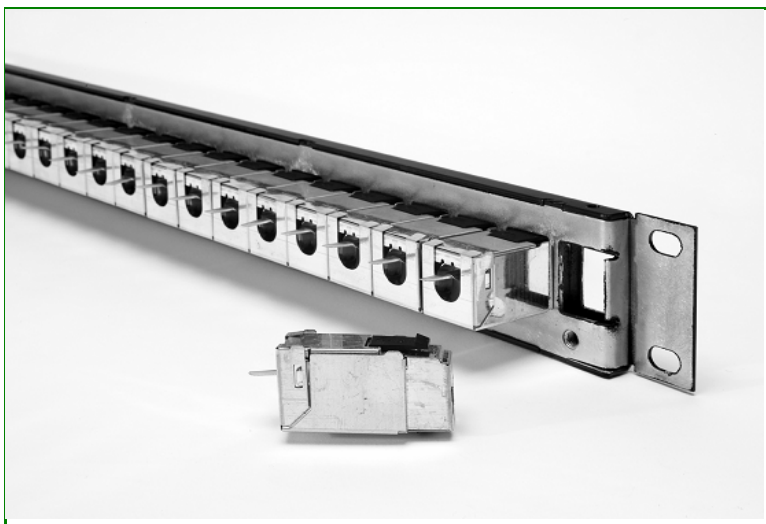

Snap in Multi-Media Panels

Description:

The ability to be flexible and adaptable to each customer's unique needs has been OCC's specialty for years. With OCC's Snap-In Multi-media patch panels, any combination of UMJ or KMJ style jacks and adapters can be chosen to configure a custom patch panel. All Multi-media patch panels are mountable in any 19" rack

Features:

- Ports will accommodate any UMJ or KMJ jack or adapter
- Constructed of extruded aircraft grade aluminum for durability
- Write on label fields
- Icon compatible - 12 colors