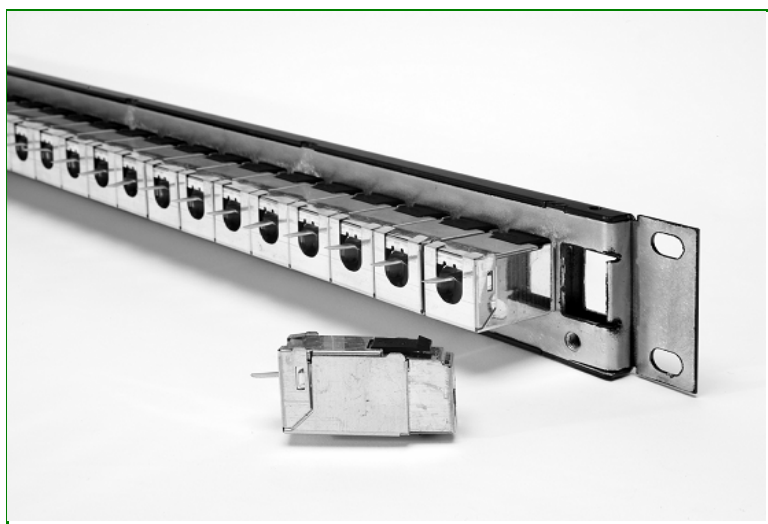

Snap in Multi-Media Panels

Description:

The ability to be flexible and adaptable to each customer's unique needs has been OCC's specialty for years. With OCC's Snap-In Multi-media patch panels, any combination of UMJ or KMJ style jacks and adapters can be chosen to configure a custom patch panel. All Multi-media patch panels are mountable in any 19" rack

Features:

- Ports will accommodate any UMJ or KMJ jack or adapter
- Constructed of extruded aircraft grade aluminum for durability
- Write on label fields
- Icon compatible - 12 colors