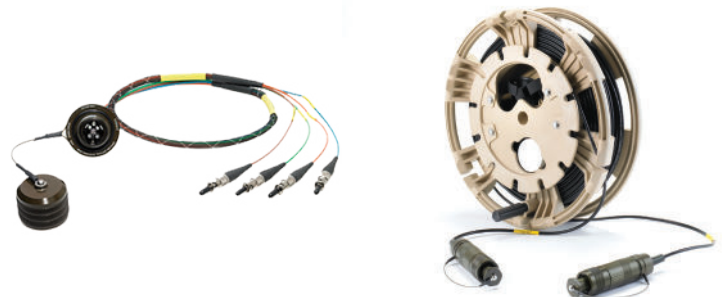

TACTICAL IP68 RATED LC PLUG & RECEPTACLE ASSEMBLIES

DESCRIPTION	OCC PART #
ASSY, 2CH L-JACK PLUG PLUG, MILTAC SM DIST CABLE, 50FT	OCA-1022982LJ-0050F
ASSY, 2CH L-JACK PLUG PLUG, MILTAC SM DIST CABLE, 100FT	OCA-1022982LJ-0100F
ASSY, 2CH L-JACK PLUG PLUG, MILTAC SM DIST CABLE, (300FT, 1000FT, 1500FT)	OCA-1022982LJ-XXXXF
L-JACK RECEPTACLES	OCC PART #
RECEPTACLE, FLANGE-MOUNT, DUST CAP, SM BLUE	RLRD121LC02B
RECEPTACLE, FLANGE-MOUNT, DUST CAP, SM GREEN	RLRD121LC02E

**SC, ST, & FC Also Available On Receptacles. Black Anodize Is Standard Plating.

TACTICAL HERMAPHRODITIC PLUG & RECEPTACLE CABLE ASSEMBLIES

DESCRIPTION	OCC PART #
ASSY, 2CH MHCT2 PLUG PLUG, MILTAC SM DIST CABLE (300FT, 1000FT, 1500FT)	OCA-1022984-XXXXF
ASSY, 4CH MHCT2 PLUG PLUG, MILTAC SM DIST CABLE (300FT, 1000FT, 1500FT)	OCA-1022986-XXXXF
ASSY, 8CH MHCT2 PLUG PLUG, MILTAC SM DIST CABLE (300FT, 1000FT, 1500FT)	OCA-1022988-XXXXF
ASSY, 12CH EZ MATE PLUG PLUG, MILTAC SM DIST CABLE (300FT, 1000FT, 1500FT)	OCA-1022990-XXXXF

*Assemblies 100ft and Above on Shipping or Mars Deployable Reel, Additional Lengths Available. Environmentally Sealed.

DESCRIPTION	OCC PART #
ASSY, 2CH MHCT2 JAM NUT RECEPTACLE TO LC, SM 3M	OCA-1022984R-0003M
ASSY, 4CH MHCT2 JAM NUT RECEPTACLE TO LC, SM 3M	OCA-1022986R-0003M
ASSY, 8CH MHCT2 JAM NUT RECEPTACLE TO LC, SM 3M	OCA-1022988R-0003M
ASSY, 12CH EZ MATE JAM NUT RECEPTACLE TO LC, SM 3M	OCA-1022990R-0003M

*SC, ST, & FC Also Available On Receptacles. Black Anodize Is Standard Plating. Environmentally Sealed.

**Other OCC Tactical Assembly Options and Custom Lengths Available. Contact OCC for More Information.