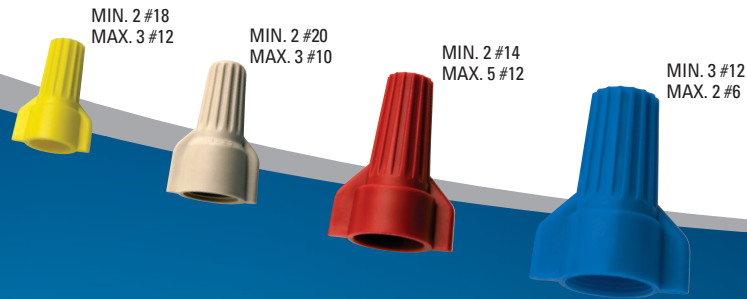

Ribs expand for progressive tightening

Contoured wing design improves leverage

Wide deep skirt opening accommodates a variety of wire combinations

Wing-Twist™

FAST FACT:

A full line for virtually every wire size and combination.