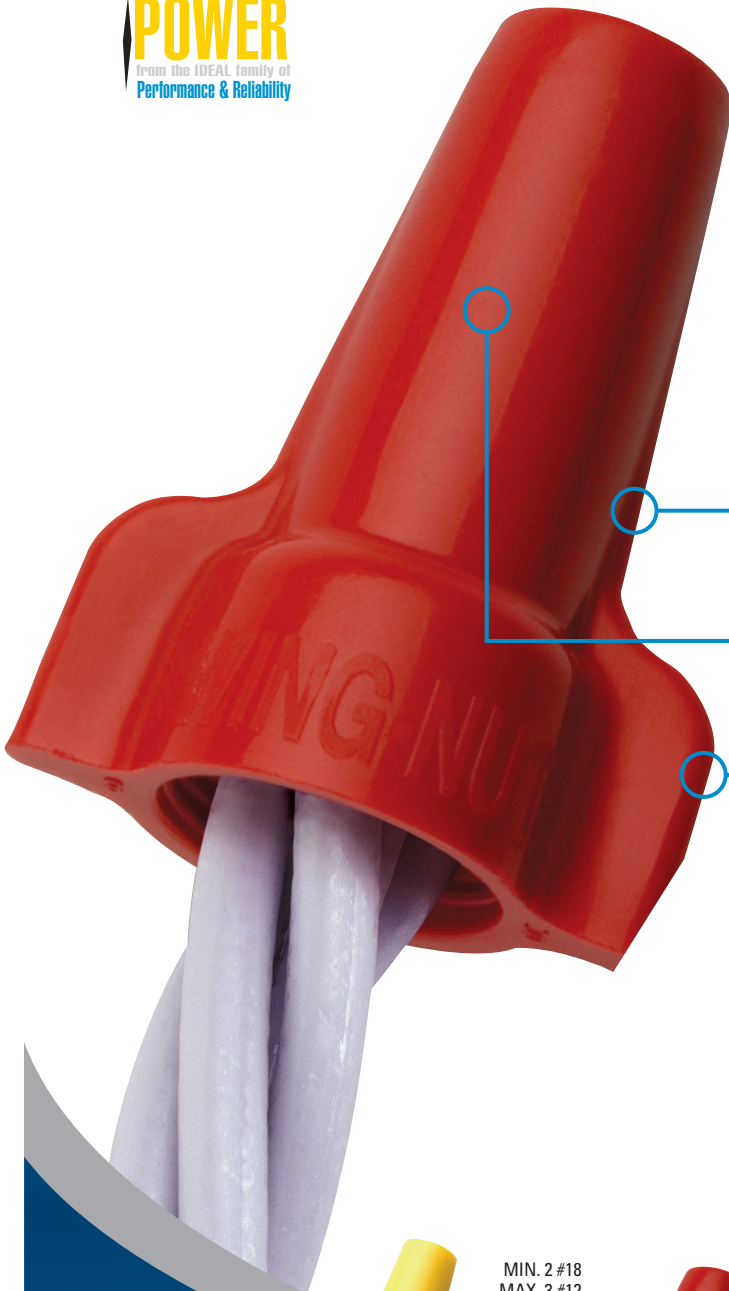

Hex-top allows for 5/16" nut driver application

Durable copolymer shell expands for progressive tightening, a feature that ensures dependable connections

Quick take-up on even the toughest combinations including solid-to-stranded

*1,000 Volts signs and fixtures

COMFORT Twister® WIRE CONNECTORS

More POWER with every twist

The Wing-Nut® Wire Connector provides an easy, secure grip when connecting a wide range of wires. The specially designed contoured wings make for extra torque and quick work on any electrical job.

Copolymer shell expands for smooth, progressive tightening

Expanding, square-wire spring accommodates a wide range of wire sizes and combinations

Contoured wing profile provides extra leverage for maximum torque