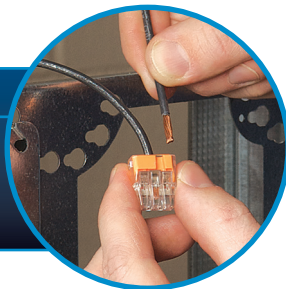

Cu/Cu
Only

Strip, Push, Connect- The fastest way to make a connection

The In-Sure™ Push-In wire connector is perfect for residential, light commercial, lighting retrofit and pre-fab wiring systems. The fastest, easiest, no-twist push-in connector on the market.

Clear shell allows visual inspection of the connection

No-twist push-in design reduces repetitive motion fatigue

Full line accommodates #20 – #12, 2 to 4 wire connections

In-Sure™

FAST FACT:

The In-Sure™ Push-In has low insertion force for fast, easy connections. Great for pre-fab wiring.