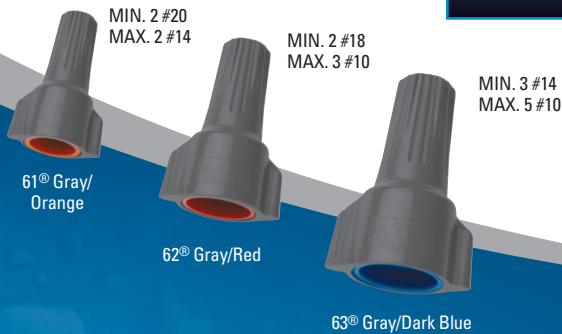

Easy to apply, pre-filled twist-on wire connectors

Swept wing design is built for comfort and efficiency

UL Listed to 486D for use in damp or wet above-grade locations

WeatherProof™

FAST FACT:

The silicone-based sealant protects electrical connections against harsh conditions, eliminating the need for heat-shrink or excessive taping.