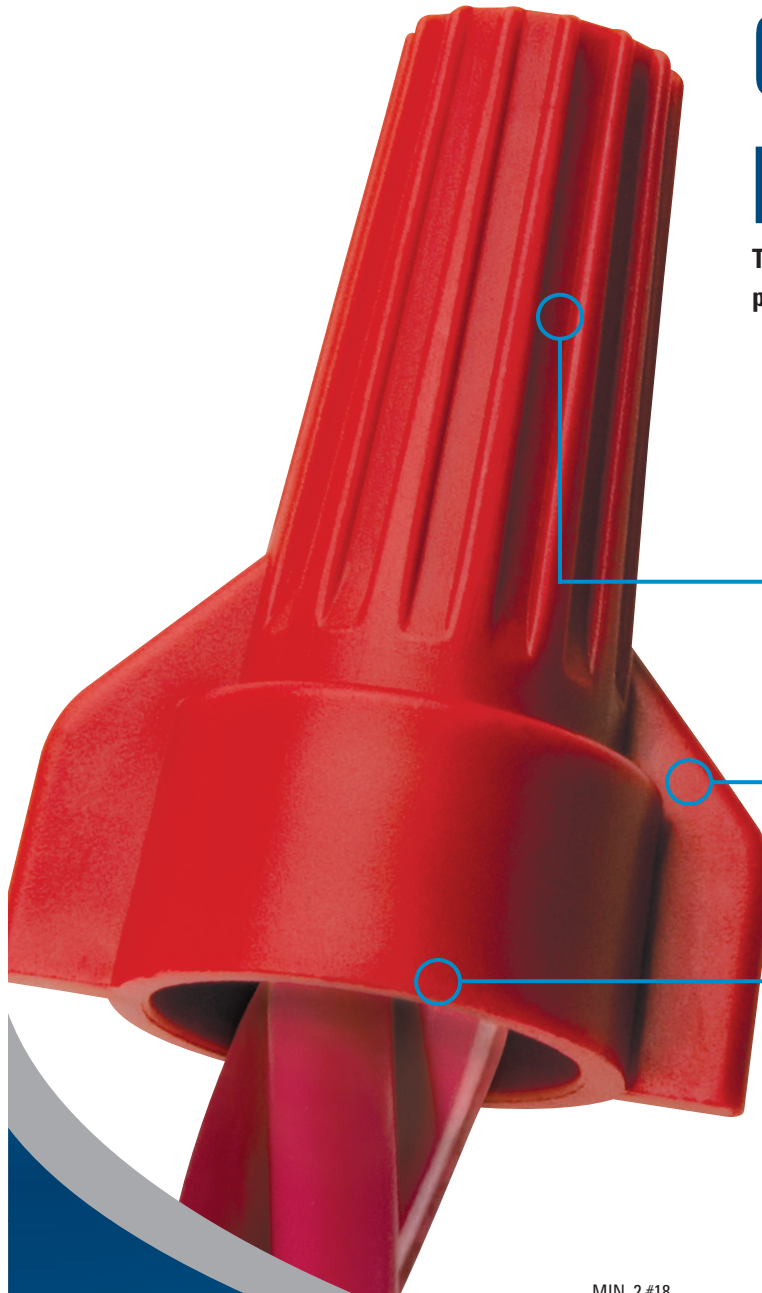

Vertical ribs improve grip

Long swept-wings improve comfort and torque

Deep skirt helps protect over-stripped wires

FAST FACT:

The B-Twist™ handles the entire range of a red and yellow connector

MIN. 2 #18
MAX. 2 #8

Cu/Cu Only

B-Twist™ Wire Connector:

Wire Combinations: 2 #18 2 #14 3 #12 3 #10 5 #12 2 #8

*1,000 Volts signs and fixtures

SPEED
B-Twist™
 WIRE CONNECTORS

Great combination of performance and value

The contoured wing design of the WingTwist™ Wire Connector provides maximum torque for a variety of electrical applications.

Ribs expand for progressive tightening

Contoured wing design improves leverage

Wide deep skirt opening accommodates a variety of wire combinations

Wing-Twist™

FAST FACT:

A full line for virtually every wire size and combination.