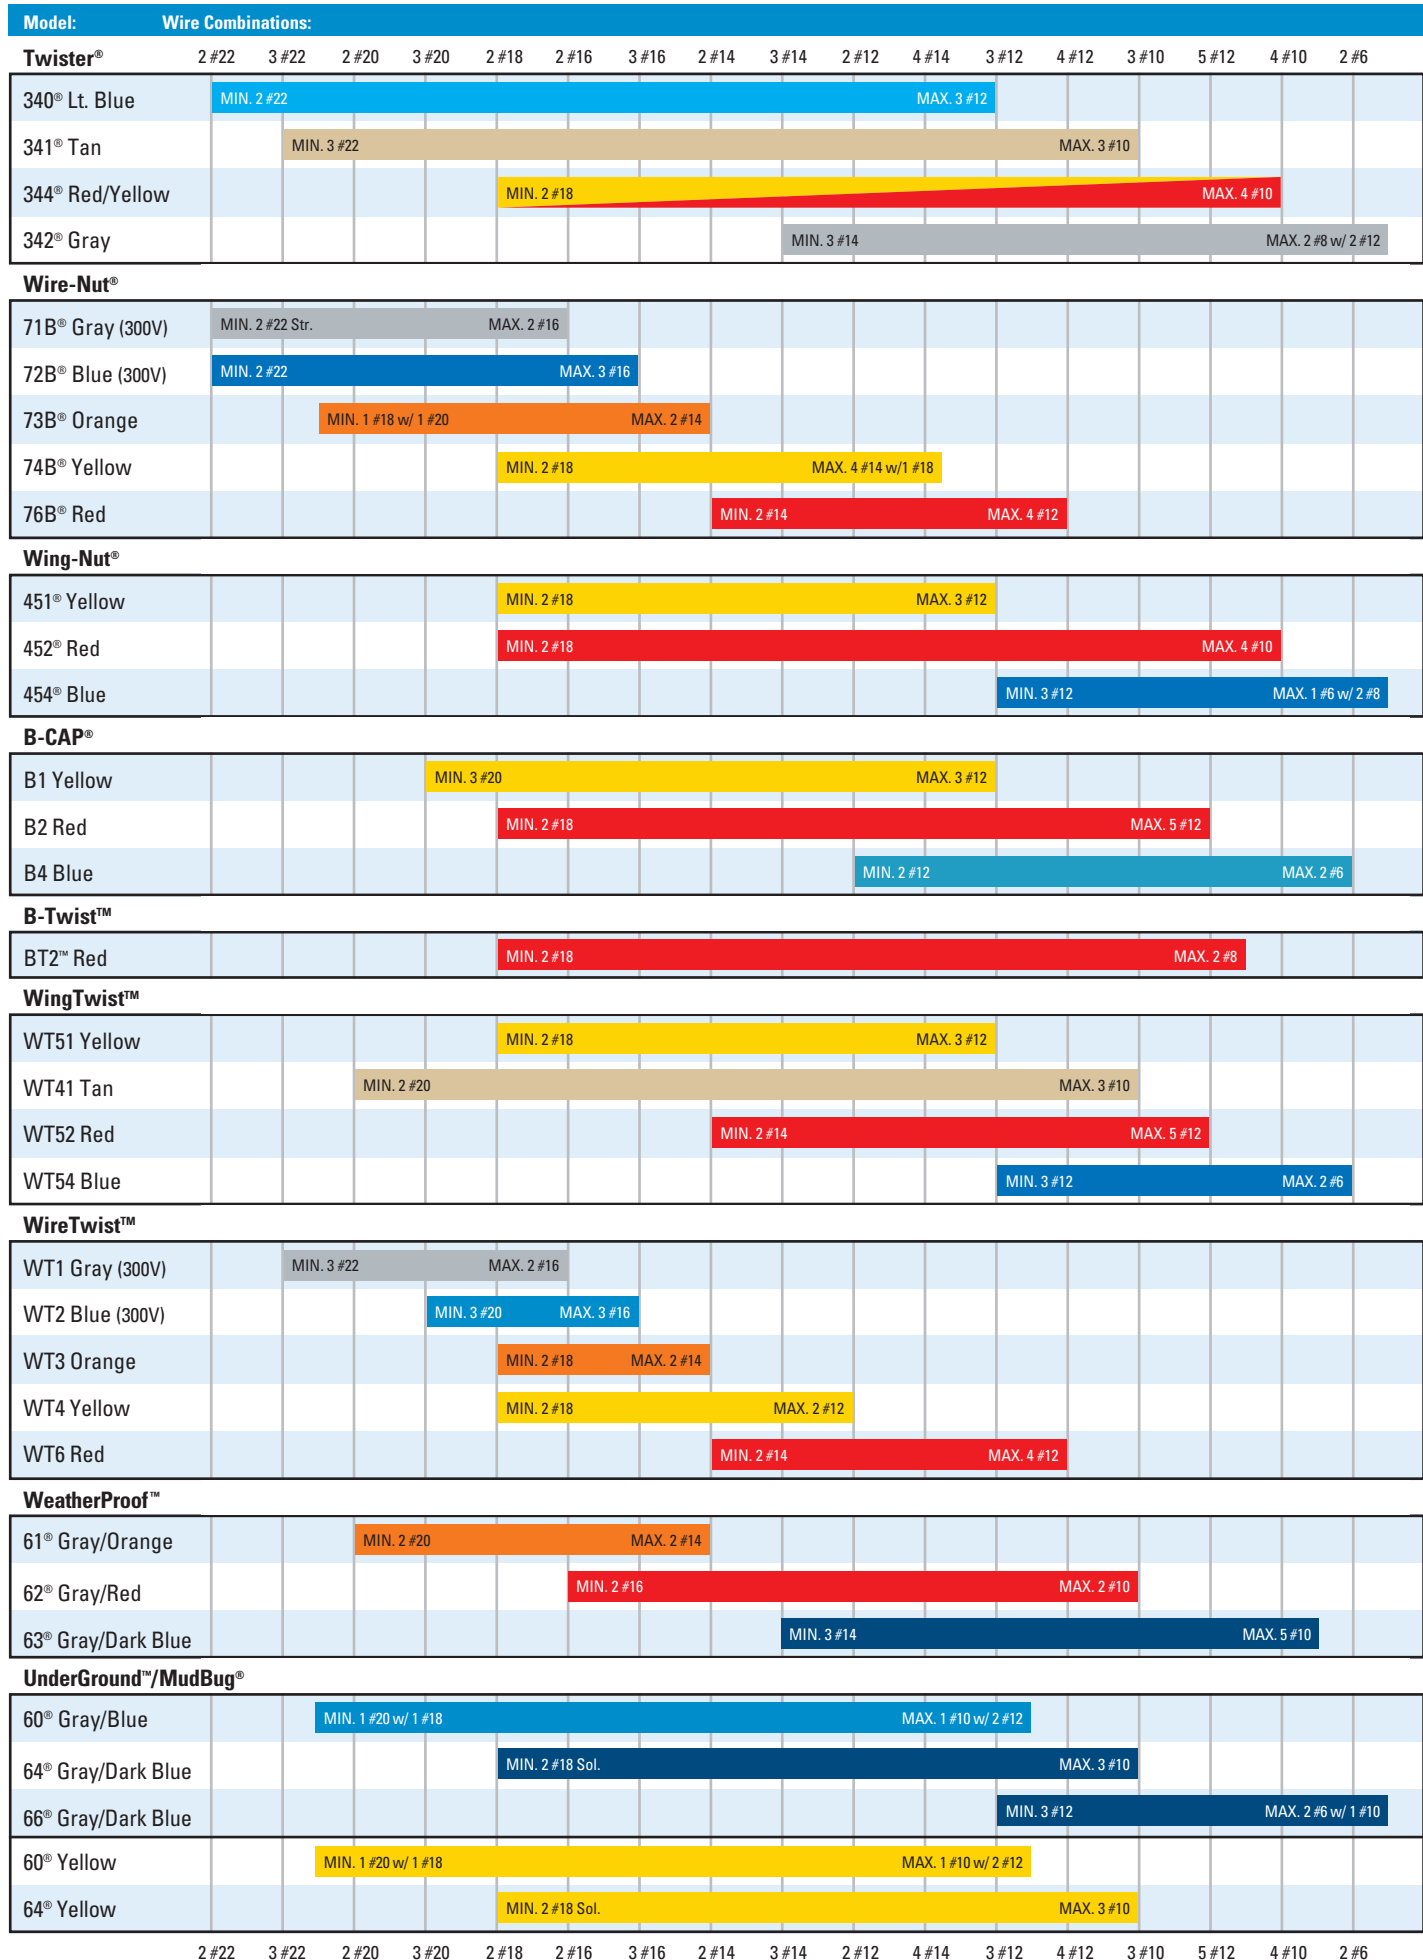

WeatherProof® Wire Connectors

Model	Quantity	Cat. No.
61®/62®	Asst., Card of 10	30-6162
61® Gray/Orange	Card of 25	30-1161
	Jar of 150	30-1261J
	Box of 1,000	30-1361
	Card of 20	30-1162
62® Gray/Red	Jar of 100	30-1262J
	Box of 1,000	30-1362
	Card of 15	30-1163
63® Gray/Dk. Blue	Jar of 50	30-1263J
	Box of 1,000	30-363

UnderGround® Wire Connectors

Model	Quantity	Cat. No.
60®/64®	Asst., Card of 10	30-6064
60® Gray/Dk. Blue	Card of 25	30-1160
	Carton of 100	30-1260
	Carton of 1,000	30-1630
64® Gray/Dk. Blue	Carton of 50	30-1264
	Box of 1,000	30-1364
66® Gray/Dk. Blue	Box of 50	30-1066

MudBug® Utility Wire Connectors

Model	Quantity	Cat. No.
60® Yellow	Box of 25	30-160Y
	Box of 1,000	30-360Y
64® Yellow	Box of 25	30-164Y

Twister® Al/Cu Wire Connectors

Model	Quantity	Cat. No.
65 Purple	Card of 2	30-065
	Card of 10	30-765
	Card of 25	30-165
	Box of 100	30-265
	Carton of 1,000	30-365

PowerPlug® Luminaire Disconnects

Model	Quantity	Cat. No.
102 2-Pole	Card of 25	30-372
	Jar of 75	30-382J
	Jar of 150	30-352J
	Carton of 1,000	30-102
	Card of 20	30-383X
103 3-Pole	Jar of 50	30-383XJ
	Jar of 100	30-353XJ
	Carton of 1,000	30-103X
	Box of 100	30-082
182 2-Pole	Carton of 2,500	30-682
	w/6" leads, Carton of 1,000	30-682L*
183 3-Pole	Box of 100	30-083
	Carton of 2,500	30-683

*8 -10 week lead time.

SpliceLine™ Wire Connectors

Model	Quantity	Cat. No.
42 Orange	Bag of 10	30-1342S
	Box of 100	30-1042
	Jar of 300	30-1042J
	Box of 2,500	30-1642

In-Sure™ Push-In Wire Connectors

Model	Ports	Quantity	Cat. No.
32 Red	2	Box of 100	30-1032
		Jar of 300	30-1032J
		Box of 5,000	30-1632
33 Orange	3	Box of 100	30-1033
		Jar of 250	30-1033J
		Box of 5,000	30-1633
34 Yellow	4	Box of 100	30-1034
		Jar of 200	30-1034J
		Box of 5,000	30-1634
39 Blue (#14-#10)	3	Box of 50	30-1039
		Jar of 150	30-1039J
		Box of 2,500	30-1639

Grounding Products

Model	Quantity	Cat. No.
#14 Solid 8"	Box of 50	30-3390
	Box of 50	30-3392
	Box of 100	30-3399
#12 Solid 8"	Box of 100	30-3399
	Box of 1,000	30-3496
#14 Stranded 7-3/4"	Bag of 25	30-3183
	Bag of 25	30-3184
#12 Stranded 7-3/4"	Box of 50	30-3385
	Box of 1,000	30-3284
	Box of 500	30-3286
#12 Stranded 7-3/4"	Bag of 25	30-3287
#12 Stranded 7-3/4"	Bag of 25	30-3288
#12 Stranded 7-3/4"	Bag of 25	30-3289

Other tail lengths, wire gauges, combinations and package configurations available.

Model	Quantity	Cat. No.
92® Greenie®	Box of 100	30-092
	Jar of 150	30-092J
	Bag of 500	30-292
	Box of 1,000	30-192
BGR Green-B®	Box of 50	BGR-1
	Keg of 2,500 (10 bags, 250 ea.)	BGR-B
WGR Green	Box of 50	WGR-1
	Jar of 500	WGR-500JR
	Keg of 5,000 (20 bags, 250 ea.)	WGR-B
Model	Quantity	Cat. No.
Ground Screw	Pack of 50	30-3194
	Jar of 100	30-3594

Wire Range Chart