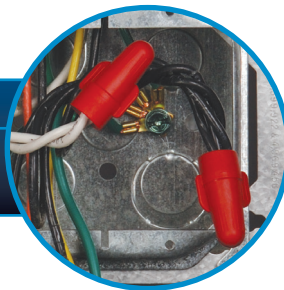

Vertical ribs improve grip

Long swept-wings improve comfort and torque

Deep skirt helps protect over-stripped wires

FAST FACT:

The B-Twist™ handles the entire range of a red and yellow connector

MIN. 2 #18
MAX. 2 #8