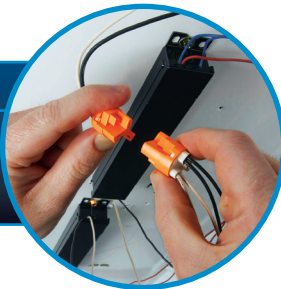

Patented IDEAL push-in technology quickly locks wires in place

Both halves are "touch-safe" per UL 2459

Fits through 1/2" knockout

powerplug®

Luminaire Disconnect

FAST FACT:

The PowerPlug® allows safe disconnect of hot and neutral ballast wiring.