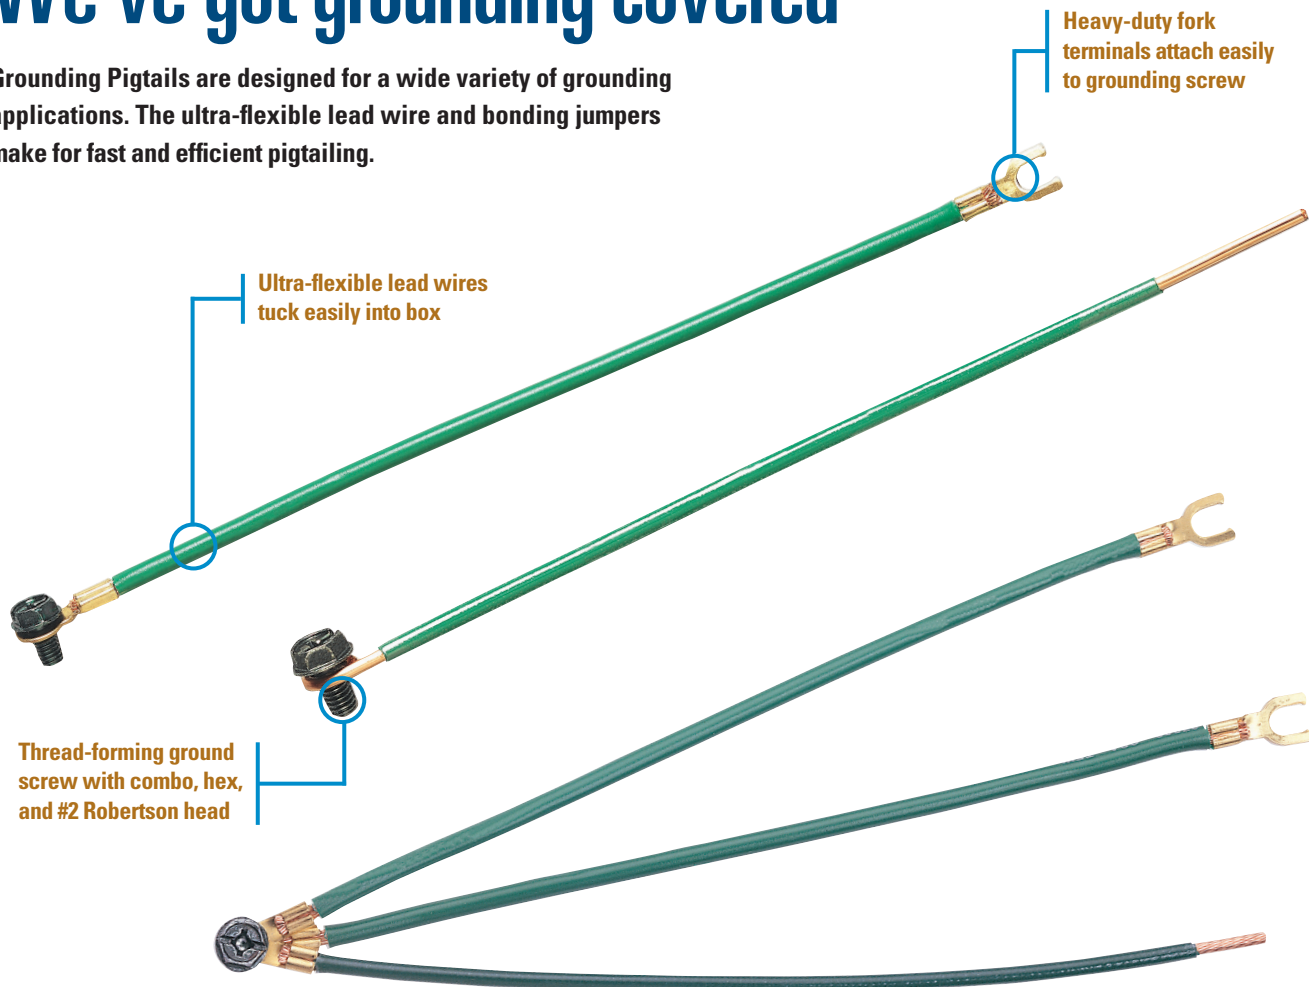

Clear shell allows visual inspection of the connection

No-twist push-in design reduces repetitive motion fatigue

Full line accommodates #20 – #12, 2 to 4 wire connections

In-Sure™

FAST FACT:

The In-Sure™ Push-In has low insertion force for fast, easy connections. Great for pre-fab wiring.

Solid	#20 – #12 solid
Stranded	#16 – #12 (19 strand or less) #18 (7 strand)
Stranded Tin-Bonded	#18 – #14 (19 strand or less)

In-Sure™ Model 39:

600 Volts Max.

Solid	#14 – #10 solid
Stranded	#12 – #10 (19 strand or less)
Stranded Tin-Bonded	#14 – #10 (19 strand or less)

In-Sure™ Push-In
WIRE CONNECTORS

We've got grounding covered

Grounding Pigtails are designed for a wide variety of grounding applications. The ultra-flexible lead wire and bonding jumpers make for fast and efficient pigtailing.