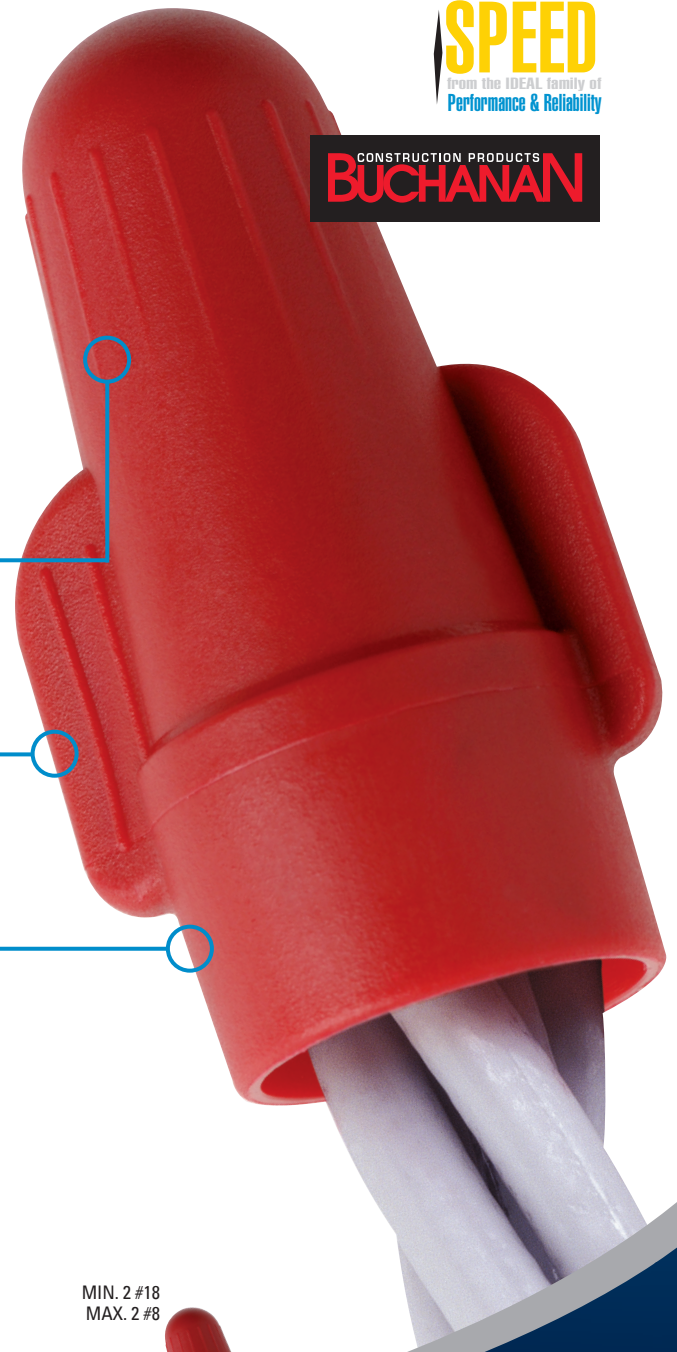

*1,000 Volts signs and fixtures

The connector for SPEED

The B-Twist™ Wire Connector combines all the features of red and yellow wire connectors in one unique design that comes to torque quick and easy. The rounded “dial-top” provides fast, fingertip starts and its low-profile design fits easily into electrical boxes. With a wide wire range, the B-Twist provides top performance at a great value.

Vertical ribs improve grip

Long swept-wings improve comfort and torque

Deep skirt helps protect over-stripped wires

FAST FACT:

The B-Twist™ handles the entire range of a red and yellow connector

MIN. 2 #18
MAX. 2 #8