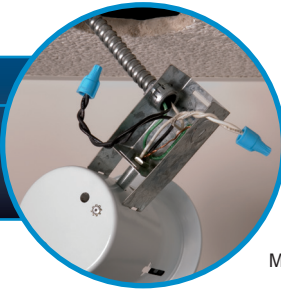

Twister®

FAST FACT:

The small profile of the Twister® LT makes it perfect for recessed lighting applications.

MIN. 3 #14
MAX. 2 #8 w/ 2 #12

MIN. 3 #22
MAX. 3 #10

MIN. 2 #22
MAX. 3 #12

Twister® Wire Connector:

600 Volts Max.*

340° Light Blue	MIN. 2 #22				MAX. 3 #12		
341° Tan		MIN. 3 #22				MAX. 3 #10	
342° Gray			MIN. 3 #14				MAX. 2 #8 w/ 2 #12

Wire Combinations: 2 #22 3 #22 3 #14 3 #12 3 #10 2 #8 w/ 2 #12

*1,000 Volts signs and fixtures

COMFORT Twister® WIRE CONNECTORS